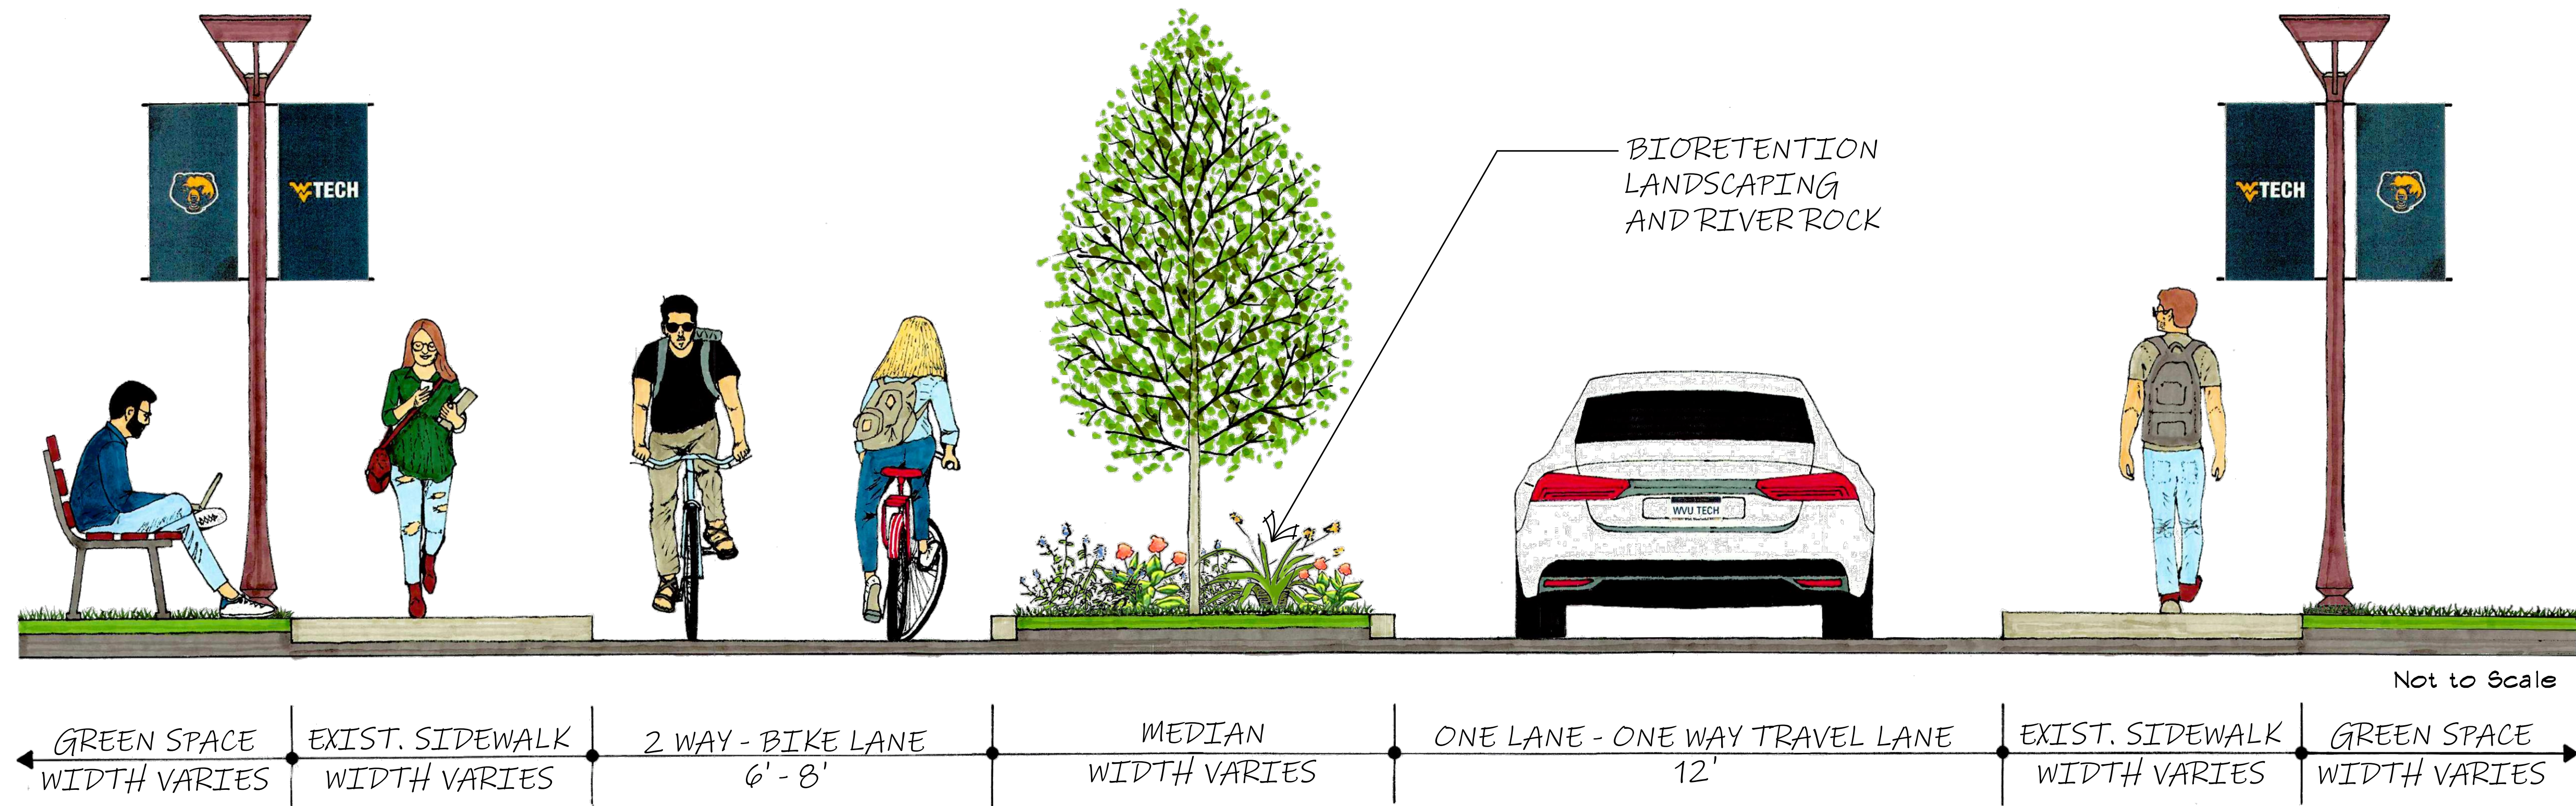

TYPICAL SECTION THROUGH SOUTH KANAWHA STREET

WVU Tech Campus Corridor

City of Beckley, Raleigh County, West Virginia